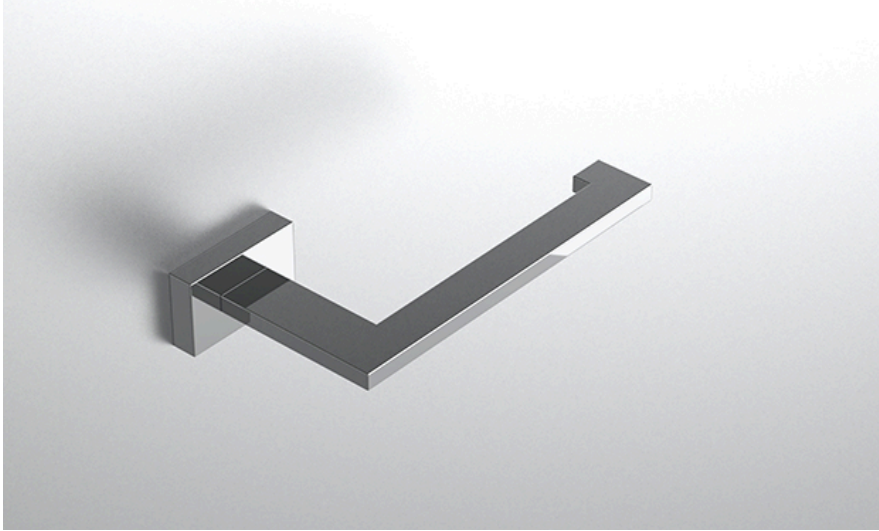

neelnox

LET
THERE
BE **DESIGN.**

FEATURES

- Premium 304 Grade Stainless Steel
- Solid Mount Construction
- Concealed Installation Hardware
- State of the art wall anchors included for installation on Dry wall or Tile